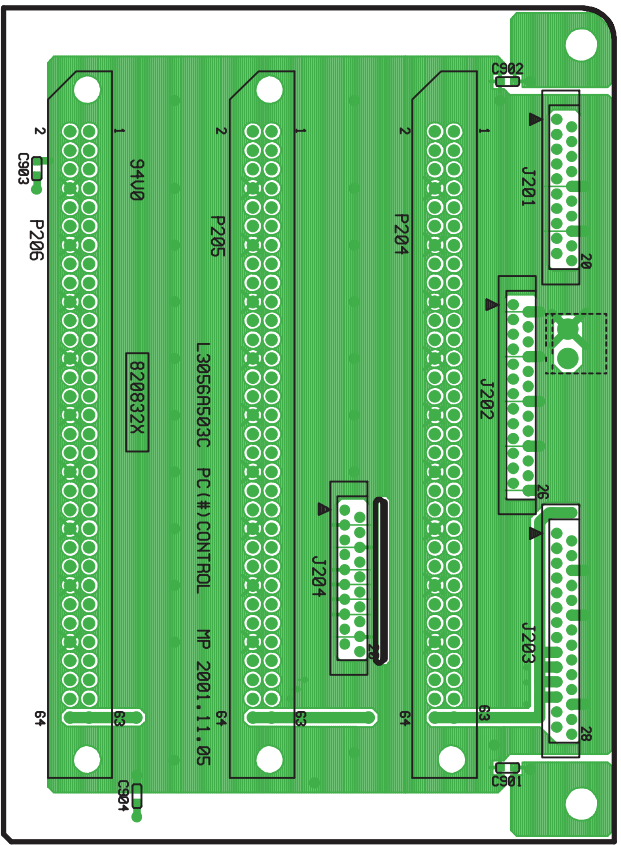

PC MOTHER BLK

PC MOTHER BLK