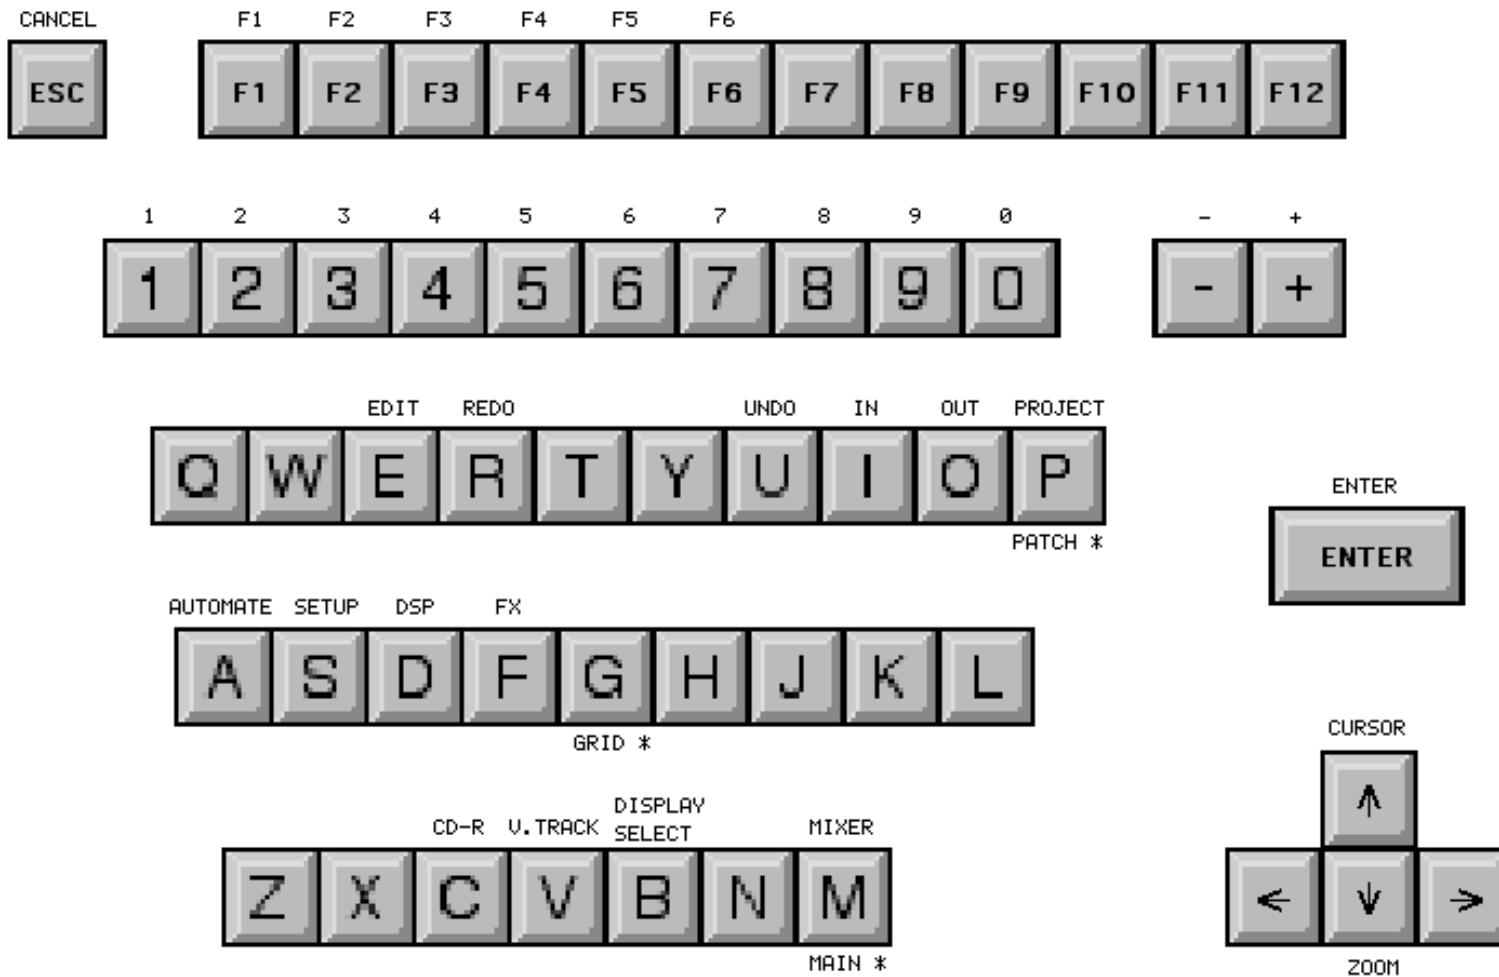

DPS24

ASCII Keyboard Commands

* Most key functions use lowercase letters, except MAIN, GRID and PATCH, which use Uppercase letters